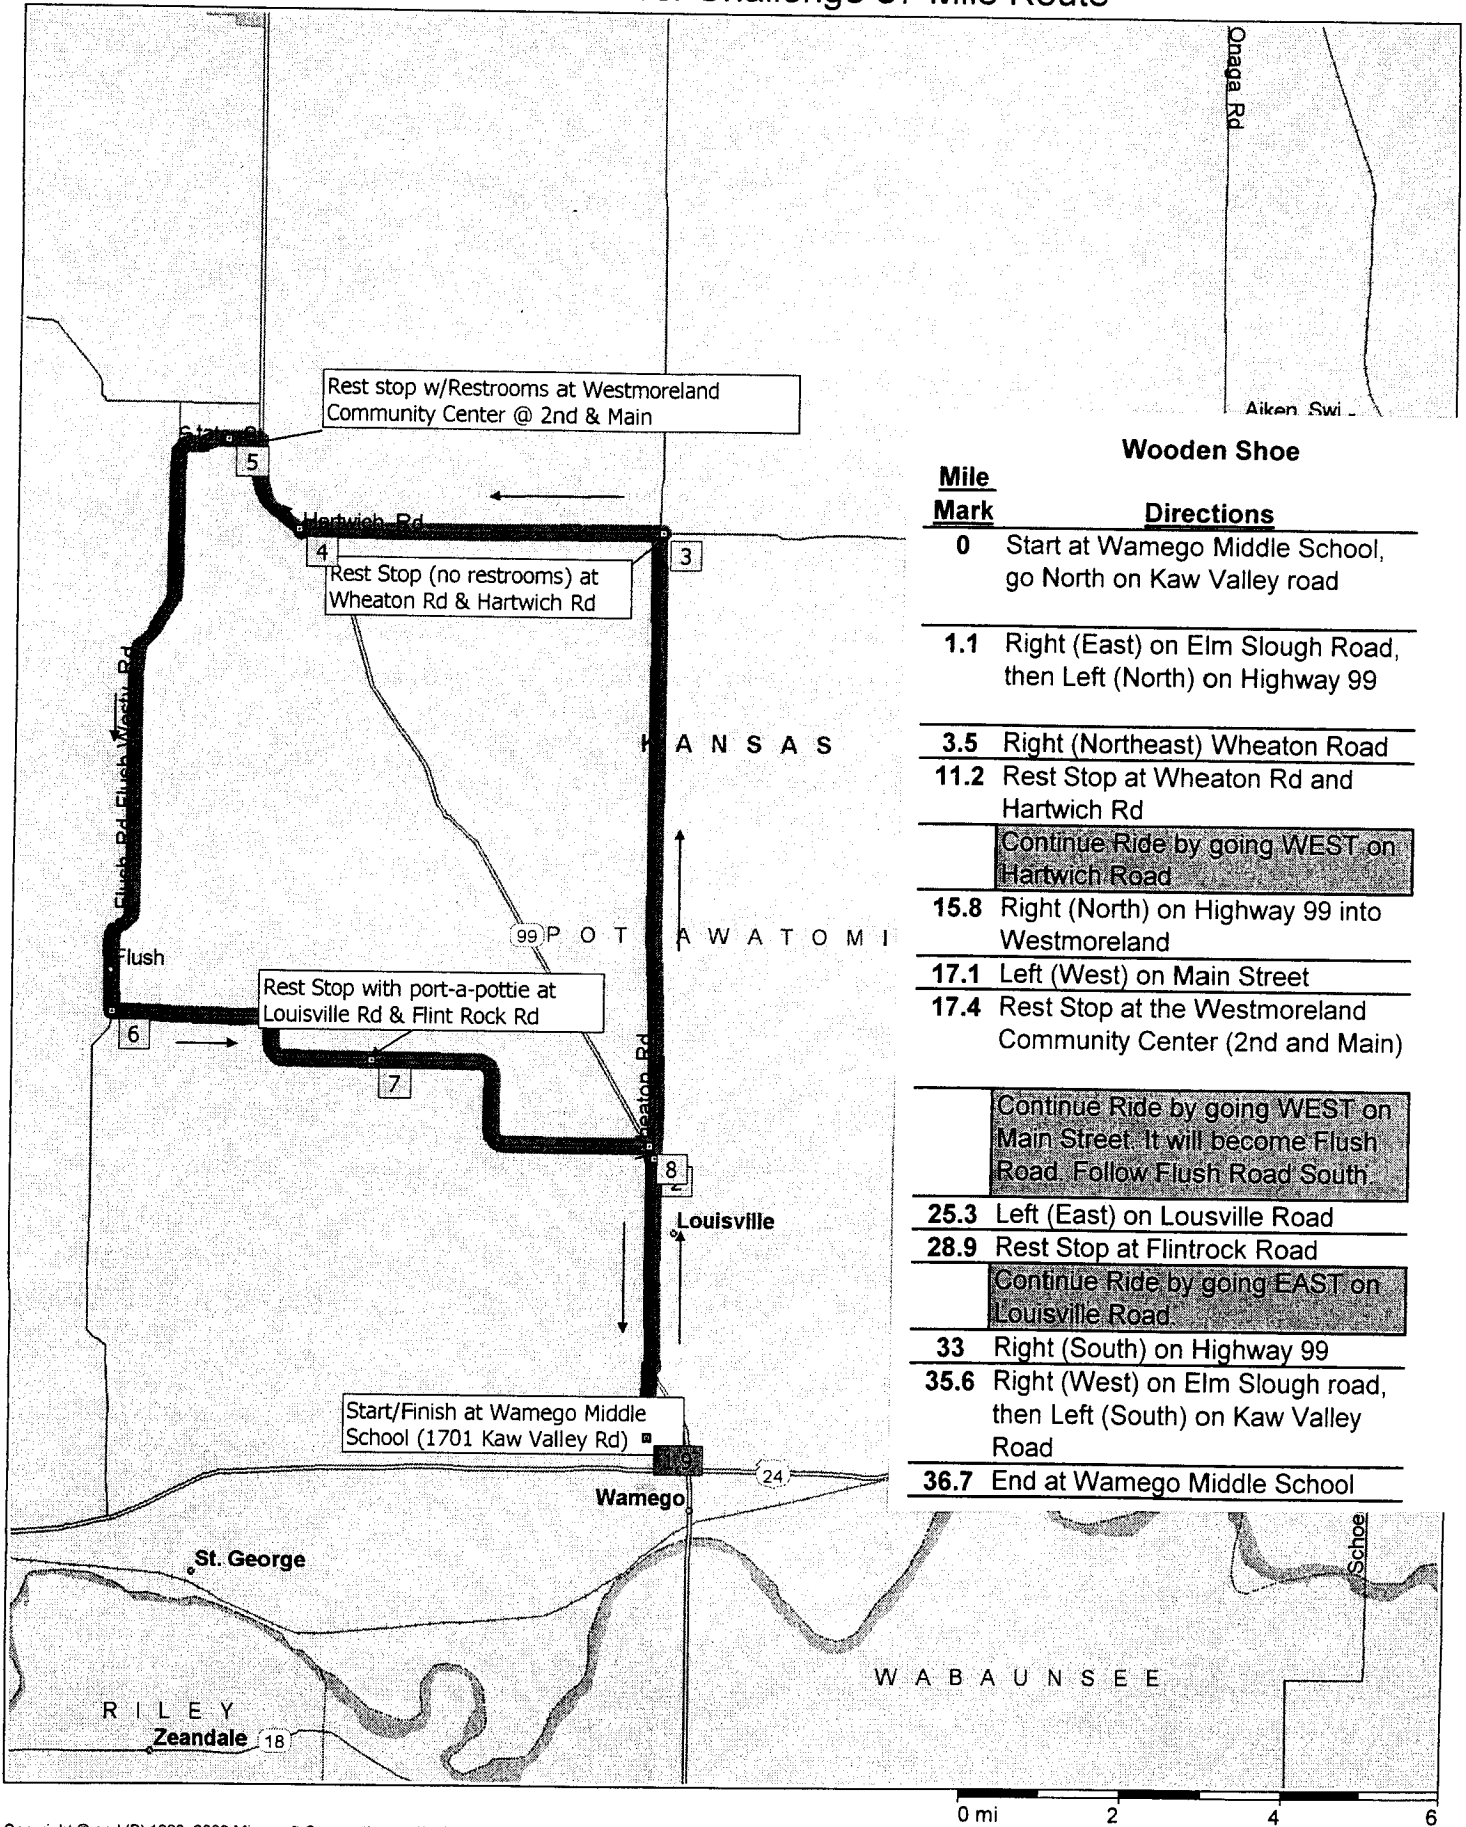

2010 Cabin Fever Challenge 37 Mile Route

Wooden Shoe

Mile Mark	Directions
0	Start at Wamego Middle School, go North on Kaw Valley road
1.1	Right (East) on Elm Slough Road, then Left (North) on Highway 99
3.5	Right (Northeast) Wheaton Road
11.2	Rest Stop at Wheaton Rd and Hartwich Rd
	Continue Ride by going WEST on Hartwich Road
15.8	Right (North) on Highway 99 into Westmoreland
17.1	Left (West) on Main Street
17.4	Rest Stop at the Westmoreland Community Center (2nd and Main)
	Continue Ride by going WEST on Main Street. It will become Flush Road. Follow Flush Road South
25.3	Left (East) on Louisville Road
28.9	Rest Stop at Flintrock Road
	Continue Ride by going EAST on Louisville Road
33	Right (South) on Highway 99
35.6	Right (West) on Elm Slough road, then Left (South) on Kaw Valley Road
36.7	End at Wamego Middle School