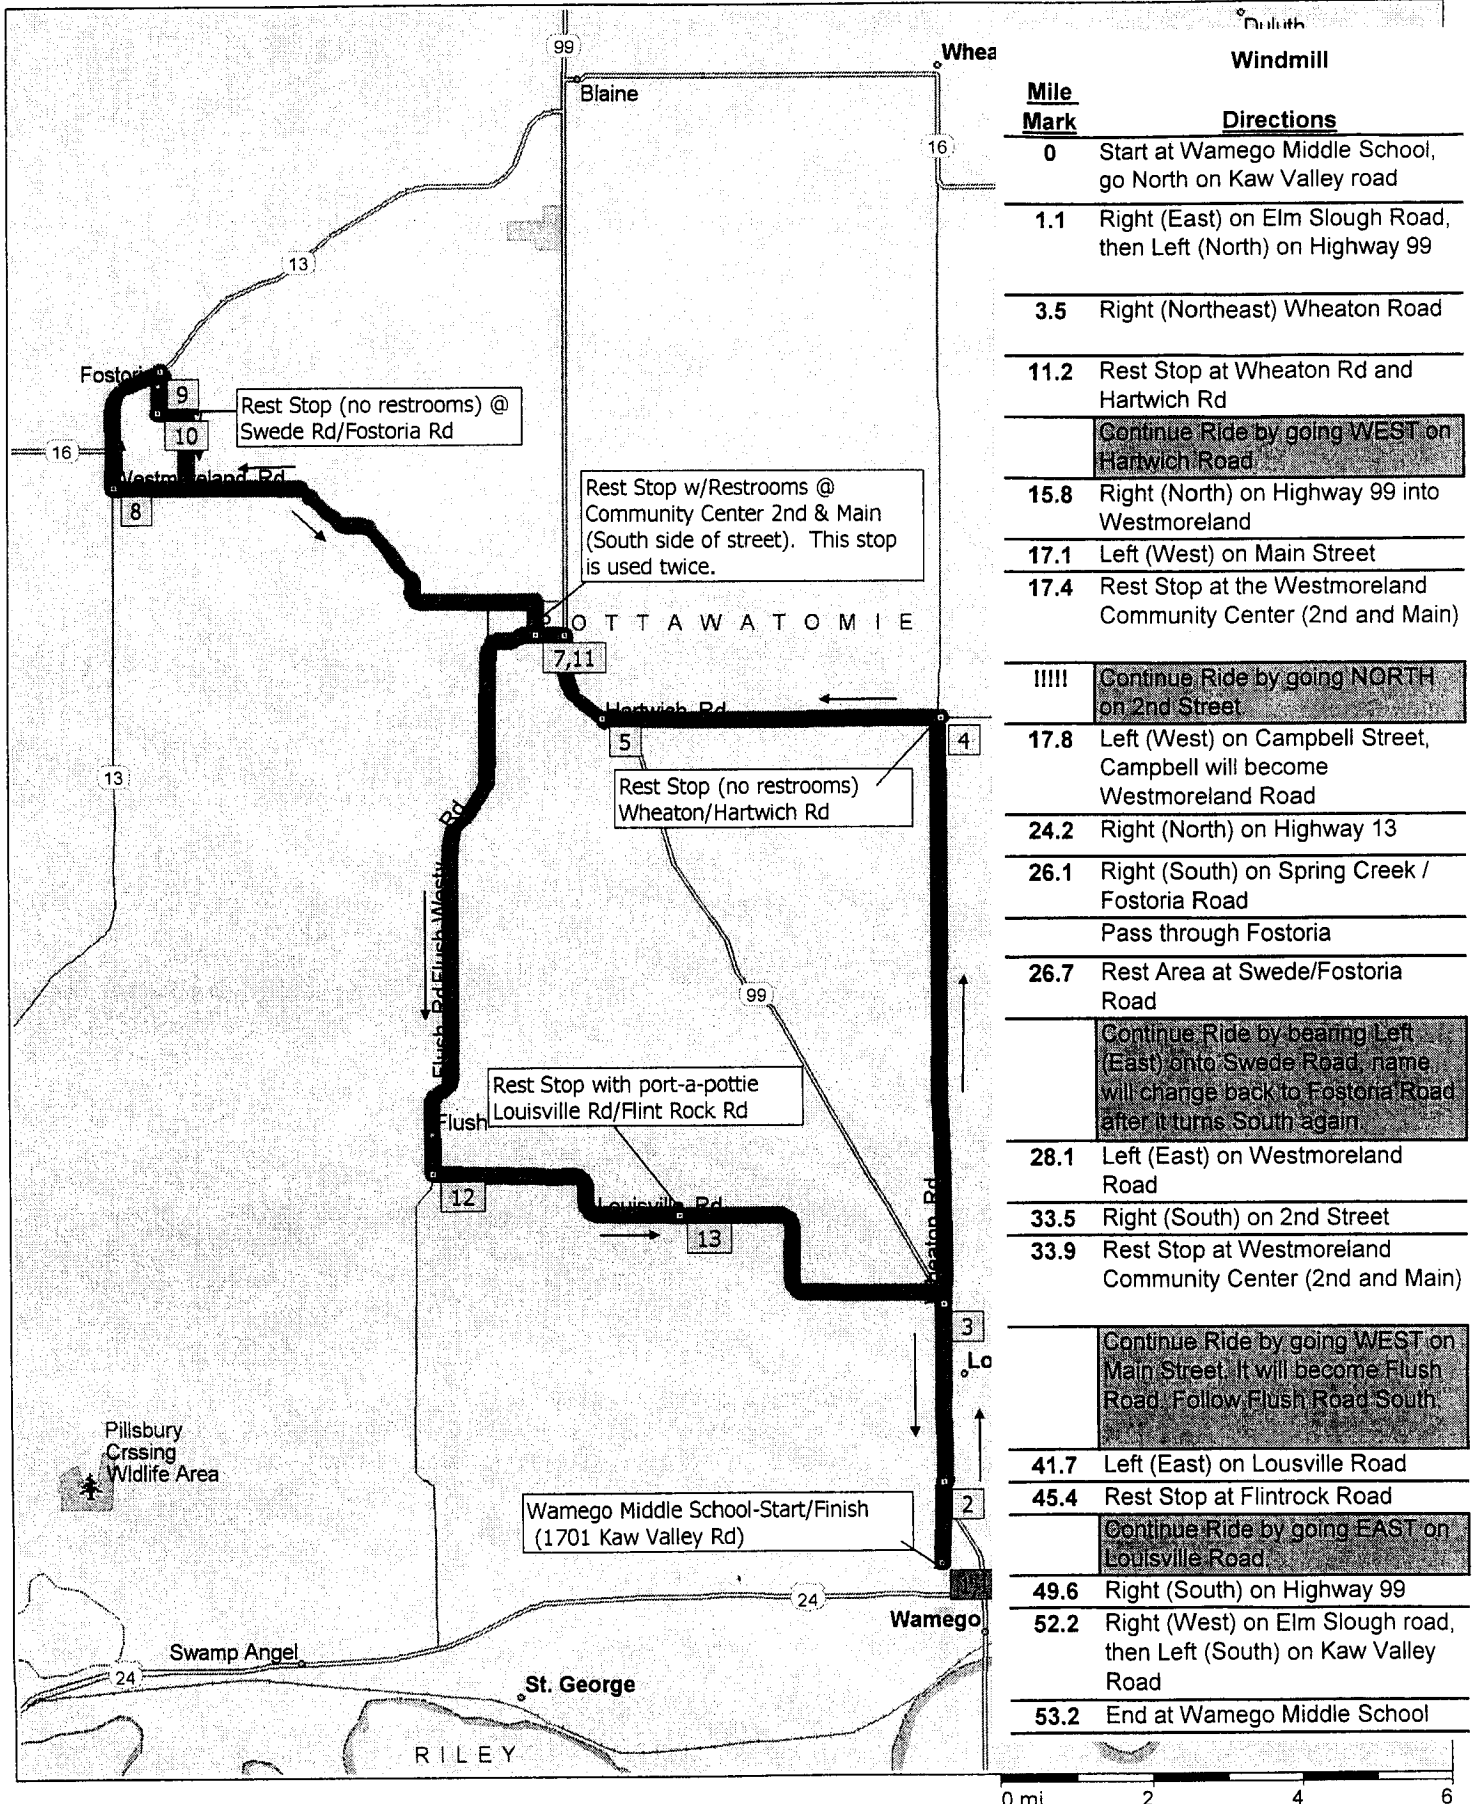

# 2010 Cabin Fever Challenge 53 Mile Route

Mile Mark	Directions
0	Start at Wamego Middle School, go North on Kaw Valley road
1.1	Right (East) on Elm Slough Road, then Left (North) on Highway 99
3.5	Right (Northeast) Wheaton Road
11.2	Rest Stop at Wheaton Rd and Hartwich Rd
	Continue Ride by going WEST on Hartwich Road
15.8	Right (North) on Highway 99 into Westmoreland
17.1	Left (West) on Main Street
17.4	Rest Stop at the Westmoreland Community Center (2nd and Main)
	Continue Ride by going NORTH on 2nd Street
17.8	Left (West) on Campbell Street, Campbell will become Westmoreland Road
24.2	Right (North) on Highway 13
26.1	Right (South) on Spring Creek / Fostoria Road Pass through Fostoria
26.7	Rest Area at Swede/Fostoria Road
	Continue Ride by bearing Left (East) onto Swede Road, name will change back to Fostoria Road after it turns South again
28.1	Left (East) on Westmoreland Road
33.5	Right (South) on 2nd Street
33.9	Rest Stop at Westmoreland Community Center (2nd and Main)
	Continue Ride by going WEST on Main Street. It will become Flush Road. Follow Flush Road South.
41.7	Left (East) on Louisville Road
45.4	Rest Stop at Flintrock Road
	Continue Ride by going EAST on Louisville Road.
49.6	Right (South) on Highway 99
52.2	Right (West) on Elm Slough road, then Left (South) on Kaw Valley Road
53.2	End at Wamego Middle School