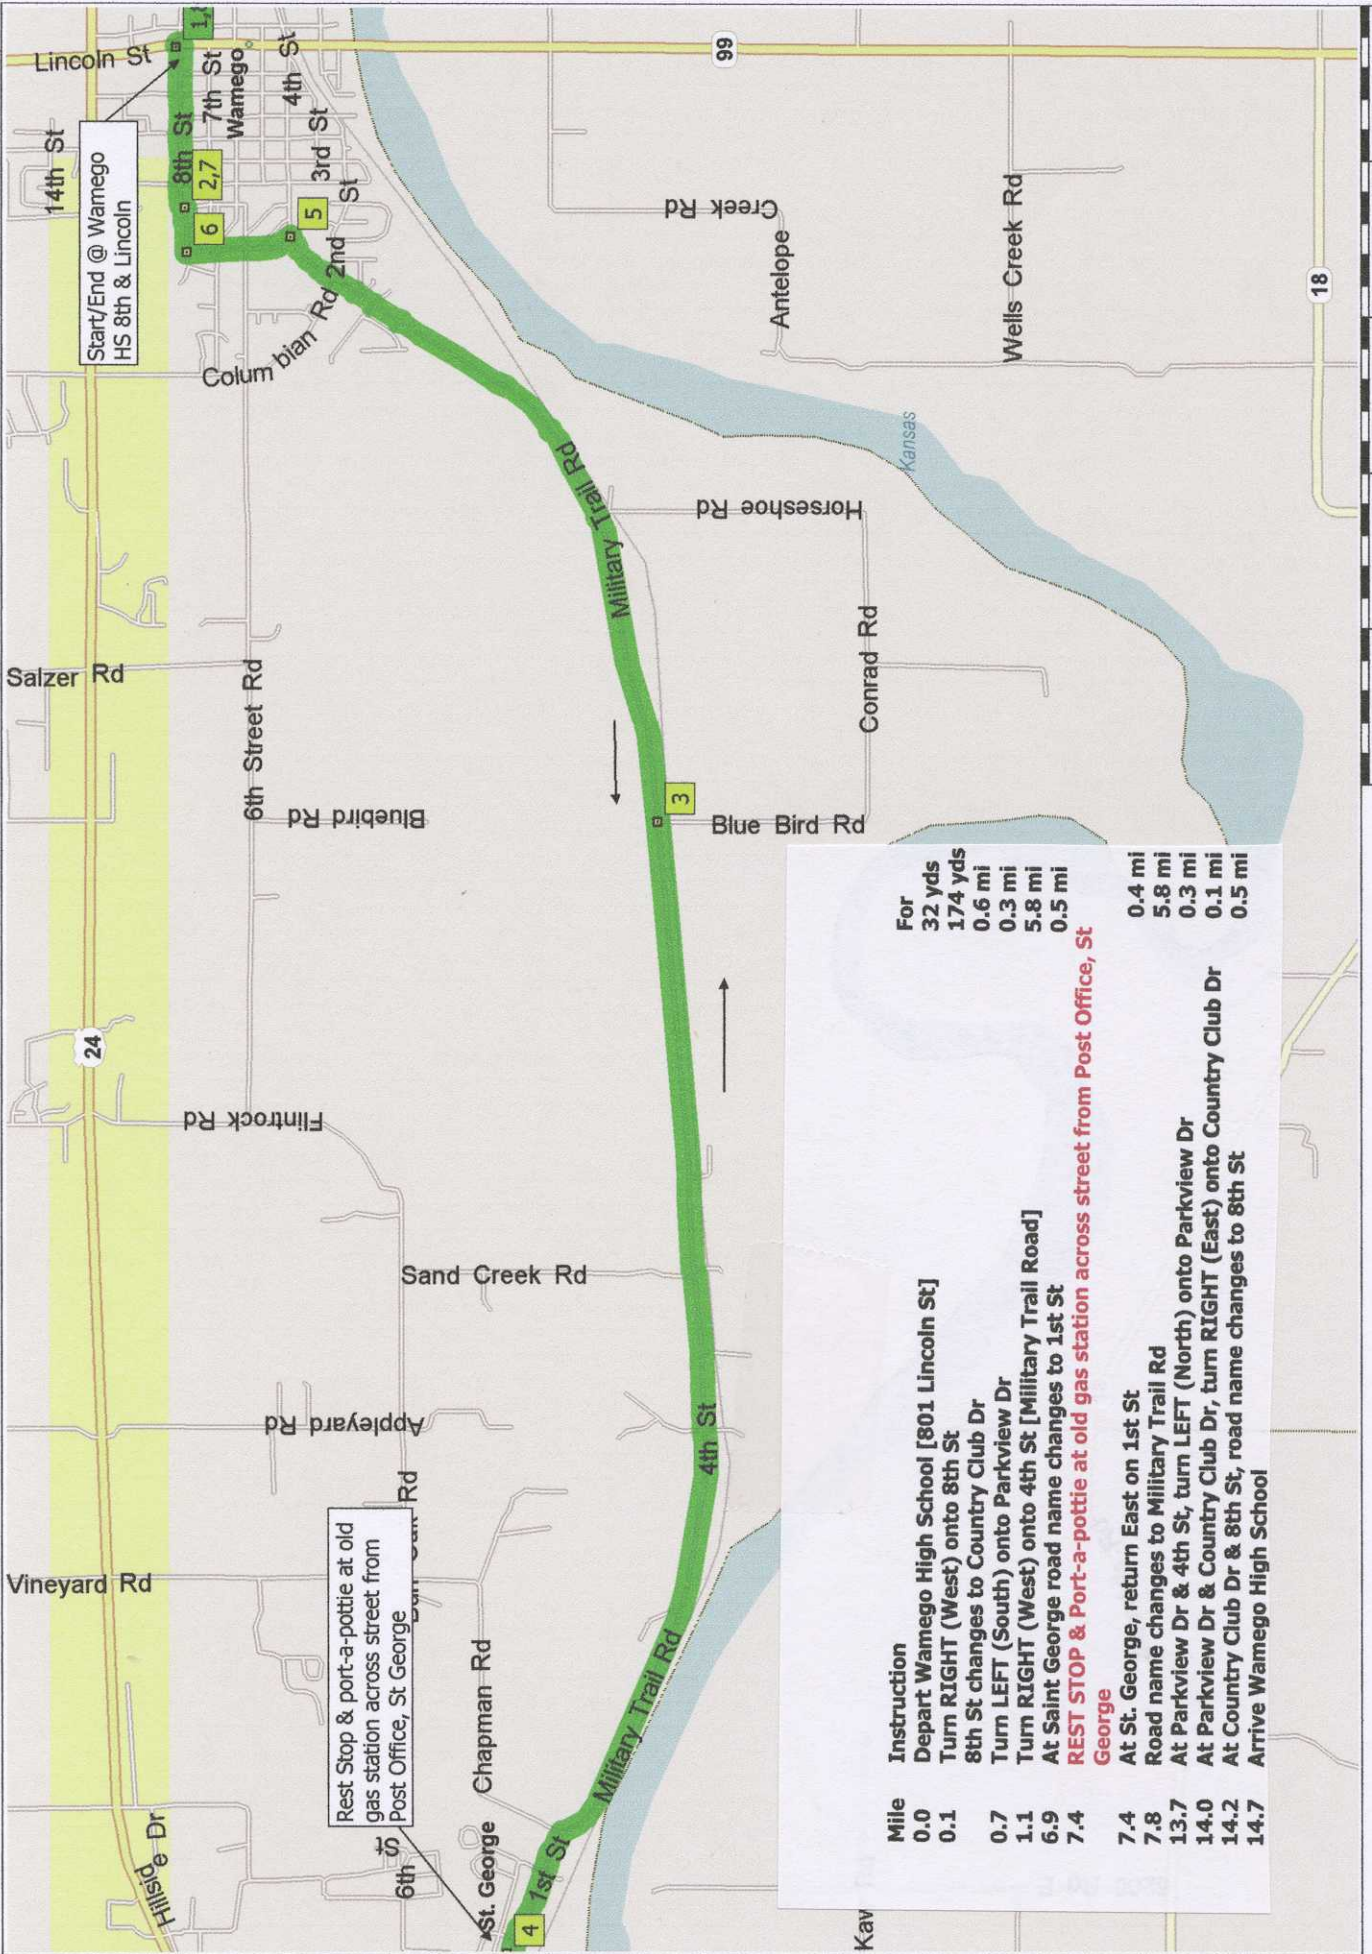

Yellow Brick Road Paved Route (15 miles)

Start/End @ Wamego
HS 8th & Lincoln

Rest Stop & port-a-pottie at old
gas station across street from
Post Office, St George

Mile	Instruction	For
0.0	Depart Wamego High School [801 Lincoln St]	32 yds
0.1	Turn RIGHT (West) onto 8th St	174 yds
0.7	8th St changes to Country Club Dr	0.6 mi
1.1	Turn LEFT (South) onto Parkview Dr	0.3 mi
6.9	Turn RIGHT (West) onto 4th St [Military Trail Road]	5.8 mi
7.4	At Saint George road name changes to 1st St	0.5 mi
	REST STOP & Port-a-pottie at old gas station across street from Post Office, St George	
7.4	At St. George, return East on 1st St	0.4 mi
7.8	Road name changes to Military Trail Rd	5.8 mi
13.7	At Parkview Dr & 4th St, turn LEFT (North) onto Parkview Dr	0.3 mi
14.0	At Parkview Dr & Country Club Dr, turn RIGHT (East) onto Country Club Dr	0.1 mi
14.2	At Country Club Dr & 8th St, road name changes to 8th St	0.5 mi
14.7	Arrive Wamego High School	